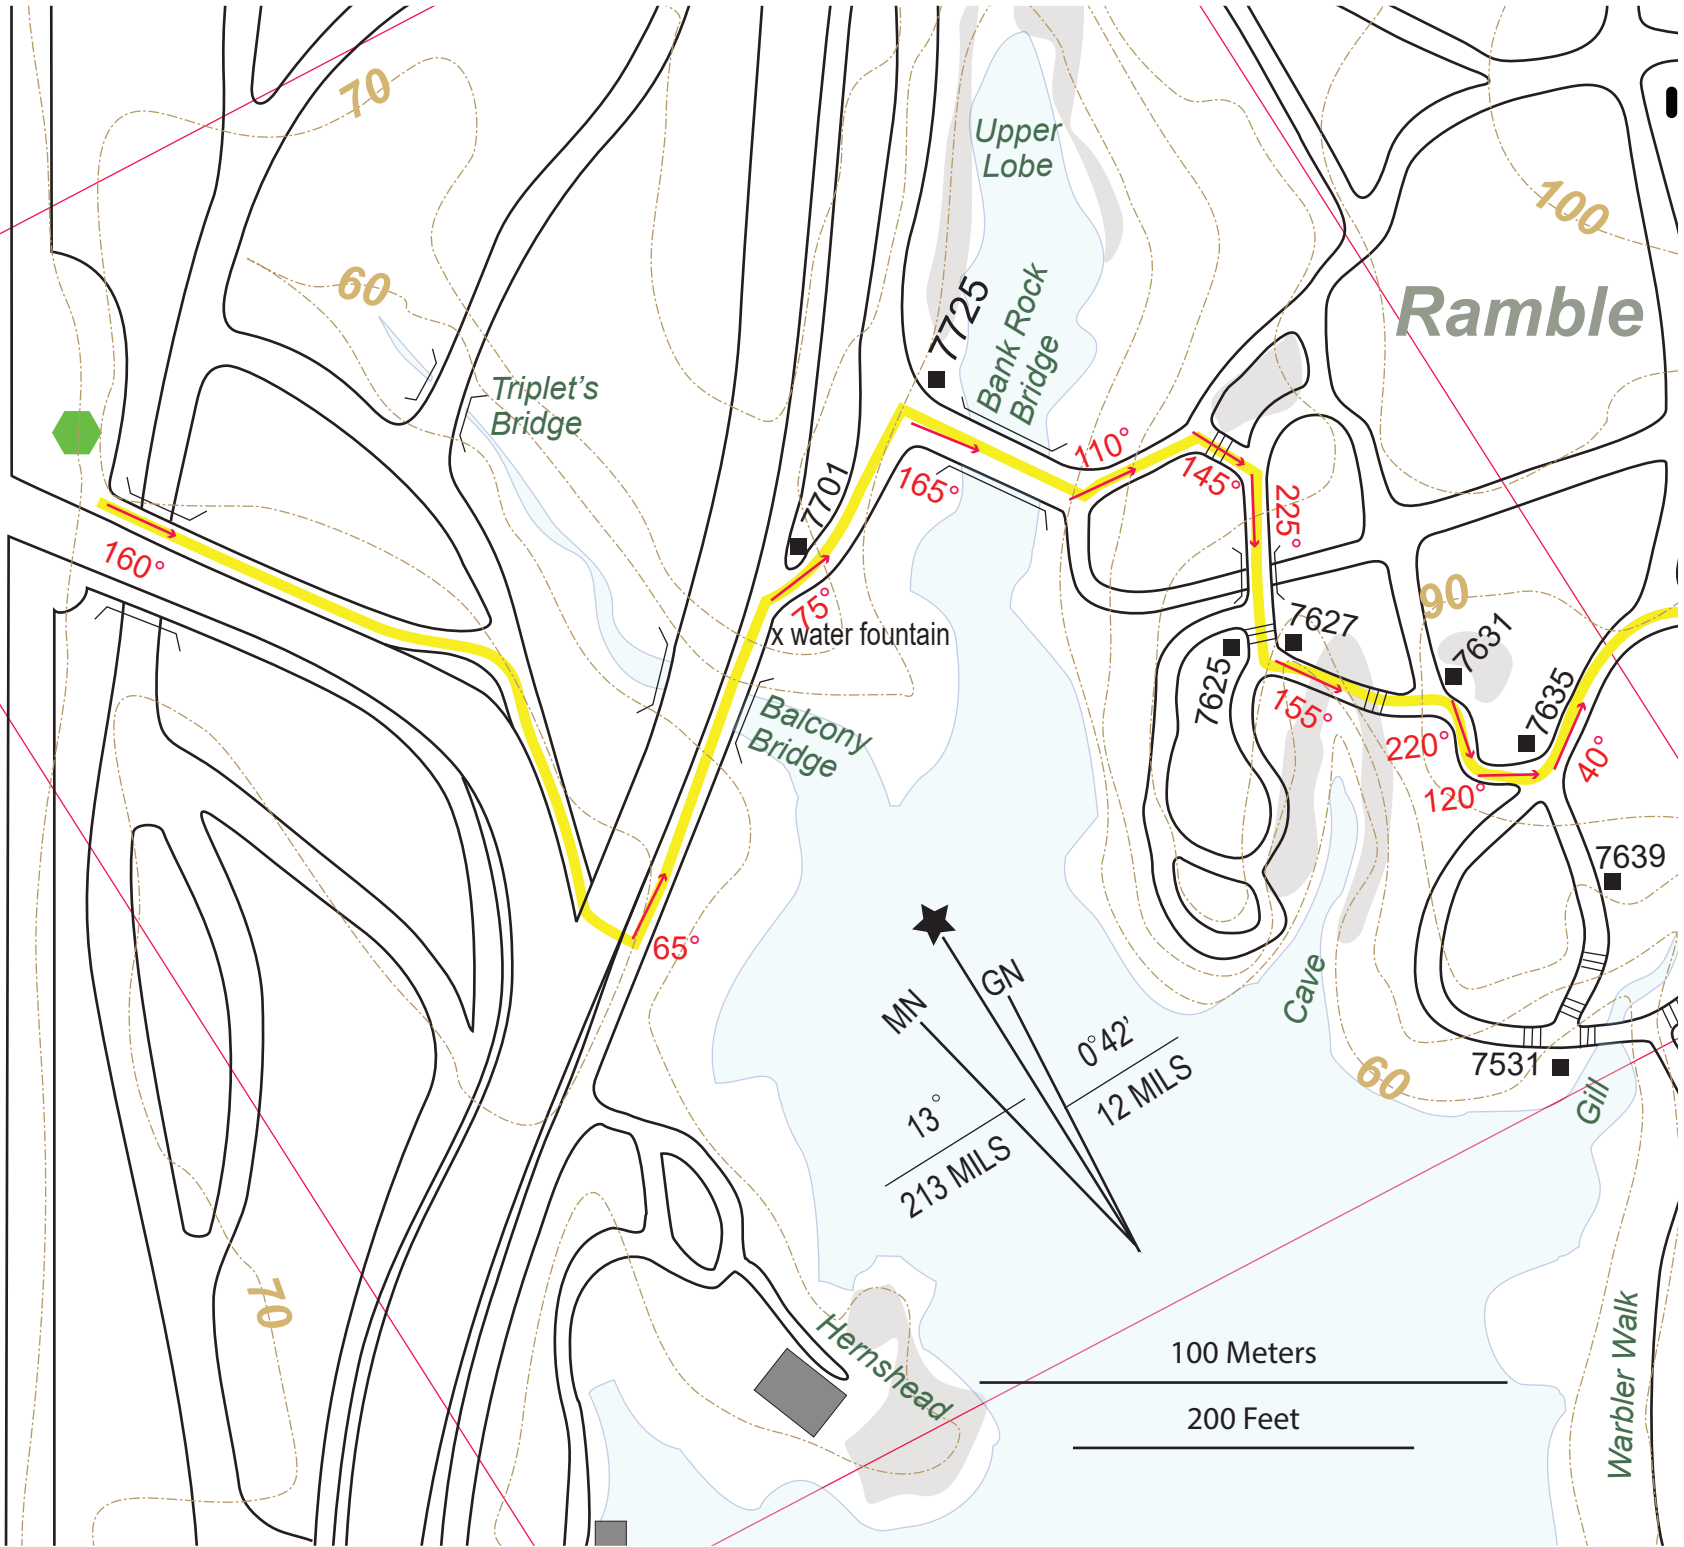

Stand in the middle of the path facing the direction of travel. To take a bearing, and write the compass bearing next to each red arrow

On 7/18/2016 at N40.7794° W -73.9736°
Magnetic declination 12.97° W
changing by about 0.14° E per year

- 7601 Lamp
- Tree
- ◆ Start
- ↗ 90° Compass bearing

Contour interval 10 Feet

American Museum of Natural History

77 St.

76 St.

75 St.

Central Park West

Warbler Walk